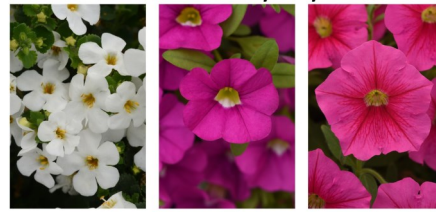

Rosé Everyday

Photo courtesy of [Ball Seed](#)
HART'S GREENHOUSE & FLORIST LLC Bacopa Megacopa White, Calibrachoa Cabaret Pink, & Petunia Cannonball Pink **Ball**